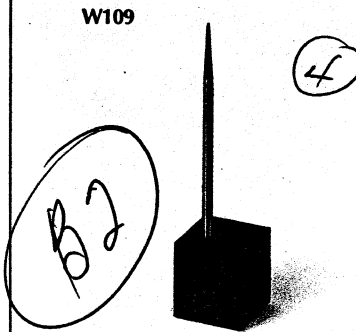

new in desk sets

E199

J113

E179

W123

C183

G113

W109

3A9

W189

M113

E169

J363

E199 Solid brass, 2" cube. With 22K gold electroplated 75 Classic ball pen.....$22.50

C183 Leather and walnut, 3½ x 5¼". With $5 ball pen, nameplate.....$22.50

W189 Walnut, 3 x 6½". With 22K gold electroplated 75 Classic ball pen, nameplate.....$20.00

J113 Jet crystal, 3½ x 3½". With $5 ball pen, nameplate.....$20.00

G113 Green onyx, 3½ x 3½". With $5 ball pen, nameplate.....$20.00

M113 Mexican onyx, 3½ x 3½". With $5 ball pen, nameplate.....$17.50

E179 Solid aluminum, 2" cube. With brushed stainless steel 75 Classic ball pen.....$17.50

W109 Solid walnut, 2" cube. With 22K gold electroplated 75 Classic ball pen.....$15.00

E169 Cast iron, 2" cube. With brushed stainless steel 75 Classic ball pen.....$15.00

W123 Walnut, 3½ x 5¼". With $5 ball pen, nameplate.....$15.00

3A9 Simulated slate 3¾ x 9¾". Two Custom Jotter ball pens.....$12.50

J363 Molded jet crystal, 3¾ x 3¾". With $5 ball pen, nameplate.....$12.50